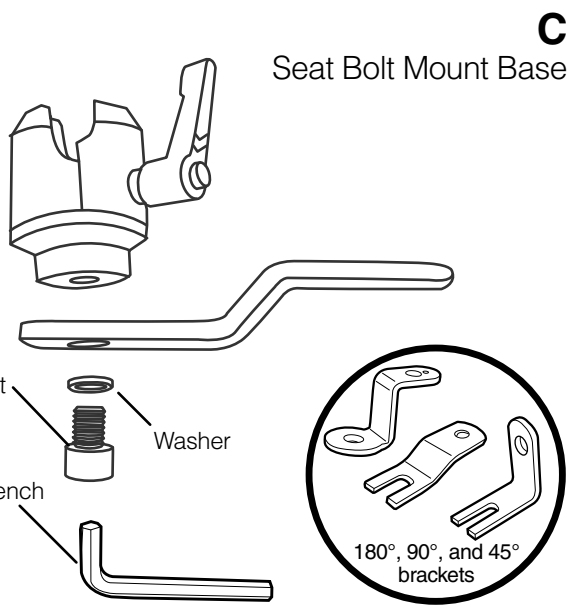

C
Seat Bolt Mount Base