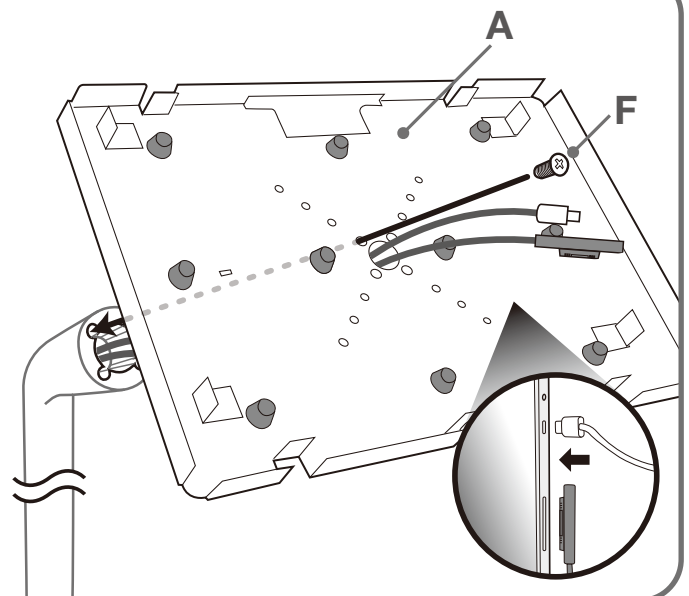

Elevate II

Floor Standing Kiosk for Surface Pro

Assembly Instructions

Contents

A	x1	
B	x1	
C	x1	
D	x1	
E	x1	
F	x4	

Tools Required

1

2

3

Optional 90° Module

Assembly Instructions

Contents

J x1

K x4

Tools Required

Email us at support@thejoyfactory.com or call us at +1(949) 216-8888