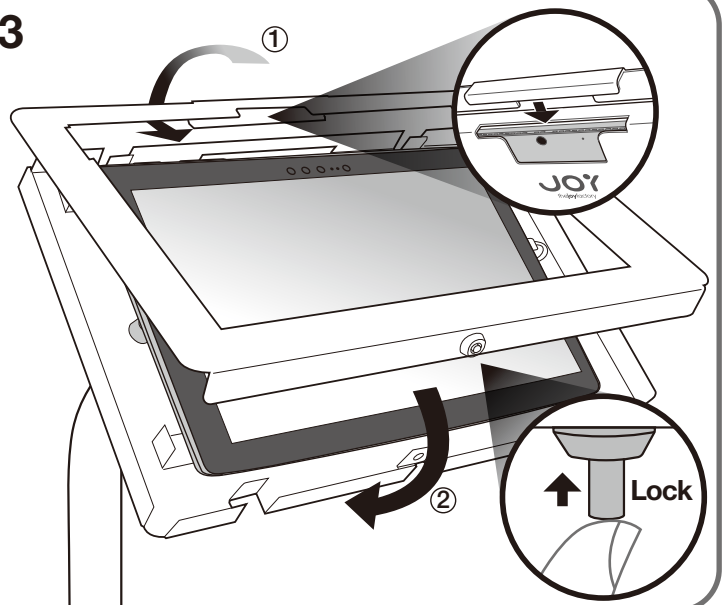

Elevate II

Floor Standing Kiosk for Surface Pro

Assembly Instructions

Contents

A	x1	
B	x1	
C	x1	
D	x1	
E	x1	
F	x4	

Tools Required

1

2

3