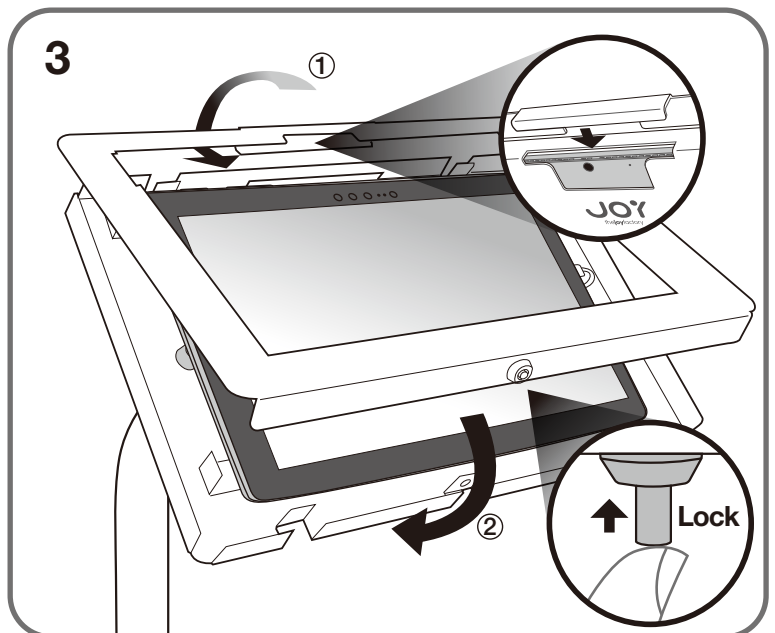

3

Optional 90° Module

Assembly Instructions

Contents

J x1

K x4

Tools Required

Email us at support@thejoyfactory.com or call us at +1(949) 216-8888